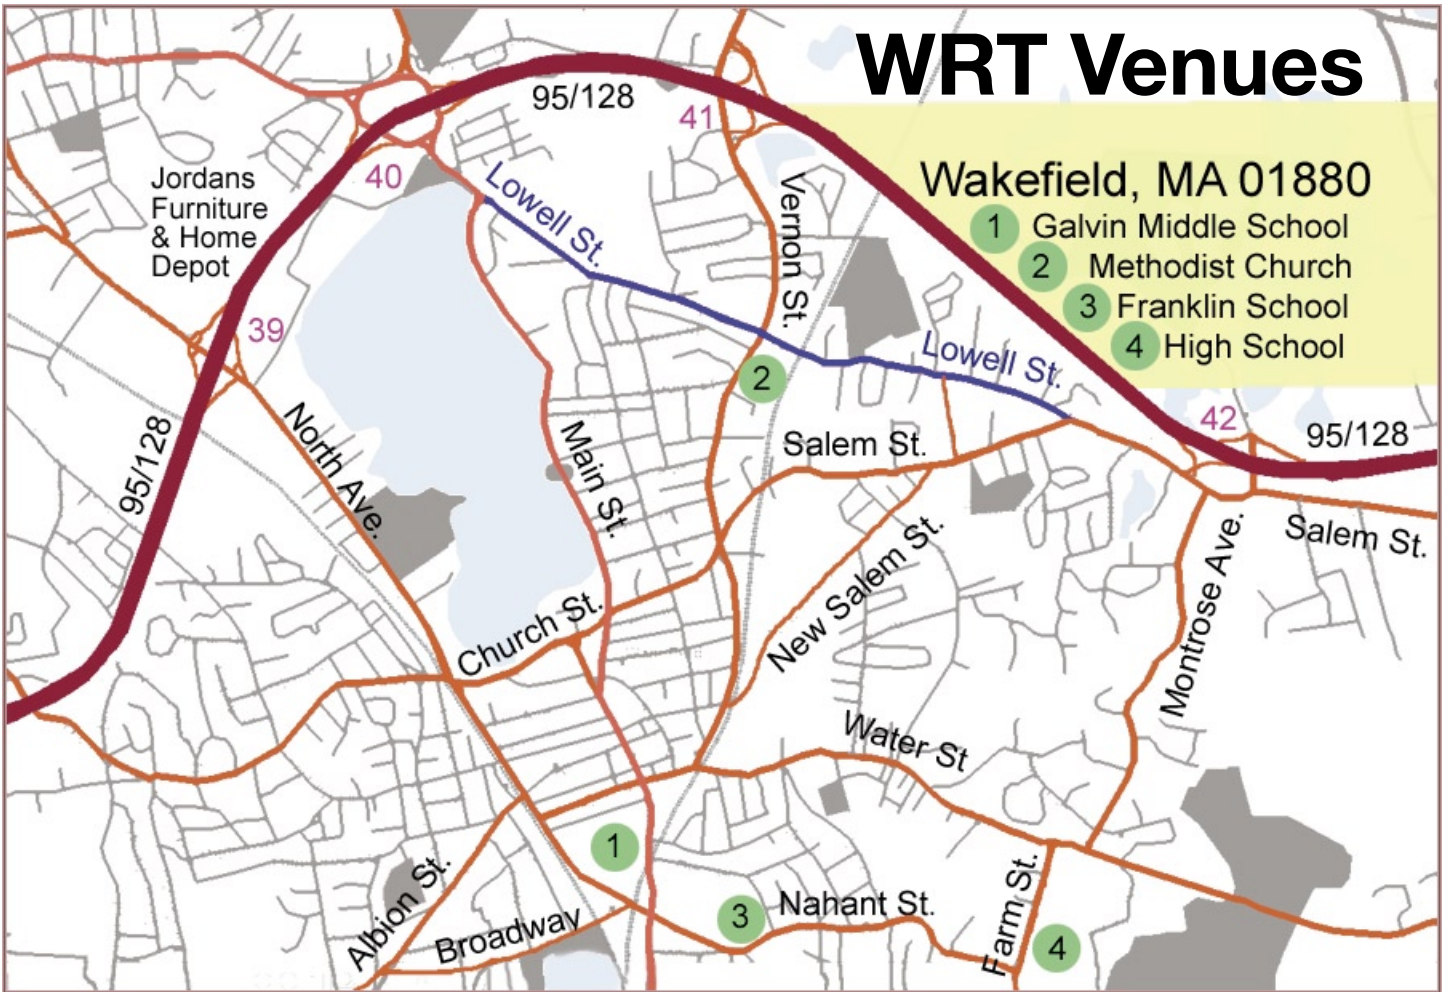

WRT Venues

Galvin Middle School
525 Main St.
Wakefield, MA 01880

Wakefield - Lynnfield Methodist Church
273 Vernon St.
Wakefield, MA 01880

Franklin School
101 Nahant St.
Wakefield, MA 01880

Wakefield High School
60 Farm St.
Wakefield, MA 01880

Melrose Middle School
250 Lynn Fells Parkway
Melrose, MA 02176